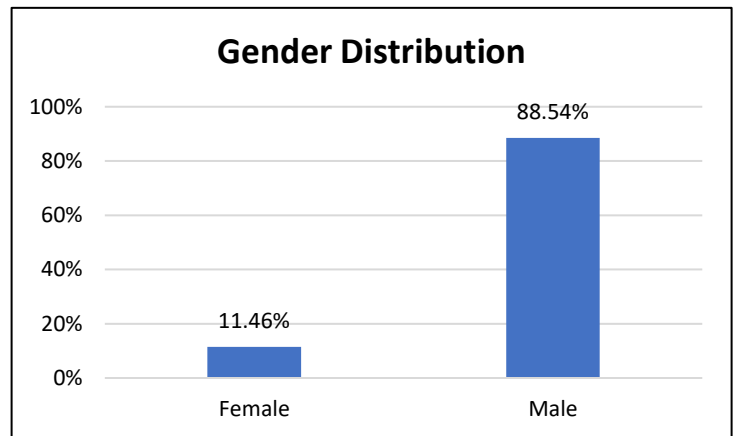

Pretrial Services Weekly Report

Electronic Monitoring Population Demographics 11/17/2023

Curfew Only population:	901
Bischof Law Only population:	666
Cases with Curfew and Bischof Law Supervision*	67

Curfew

Bischof Law

Race Distribution

Race Distribution

Age Distribution

Age Distribution

* 67 individuals are supervised under Curfew and Bischof Law. These individuals are reflected in both the Curfew and Bischof Law graphs