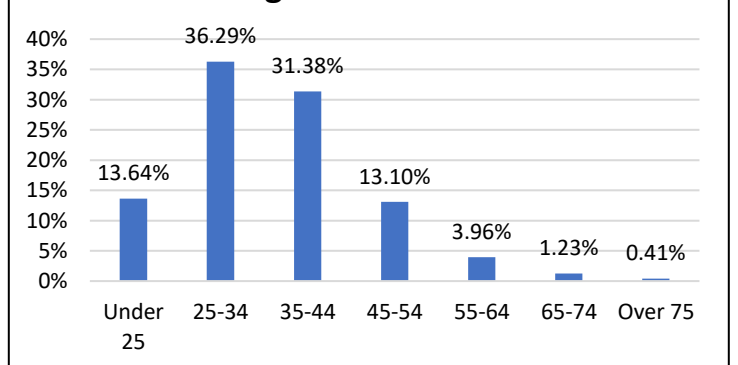

Pretrial Services Weekly Report

Electronic Monitoring Population Demographics 11/17/2023

Curfew Only population:	901
Bischof Law Only population:	666
Cases with Curfew and Bischof Law Supervision*	67

Curfew

Bischof Law

Race Distribution

Race Distribution

Age Distribution

Age Distribution

* 67 individuals are supervised under Curfew and Bischof Law. These individuals are reflected in both the Curfew and Bischof Law graphs