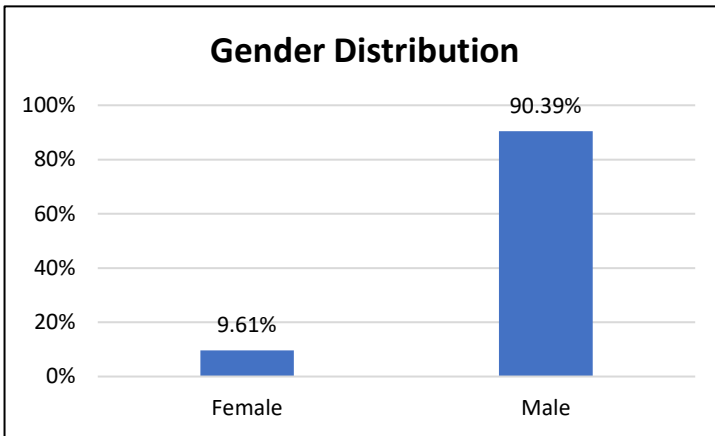

Pretrial Services Weekly Report

Electronic Monitoring Population Demographics 11/17/2023

Curfew Only population:	901
Bischof Law Only population:	666
Cases with Curfew and Bischof Law Supervision*	67

Curfew

Bischof Law

Race Distribution

Race Distribution

Age Distribution

Age Distribution

* 67 individuals are supervised under Curfew and Bischof Law. These individuals are reflected in both the Curfew and Bischof Law graphs