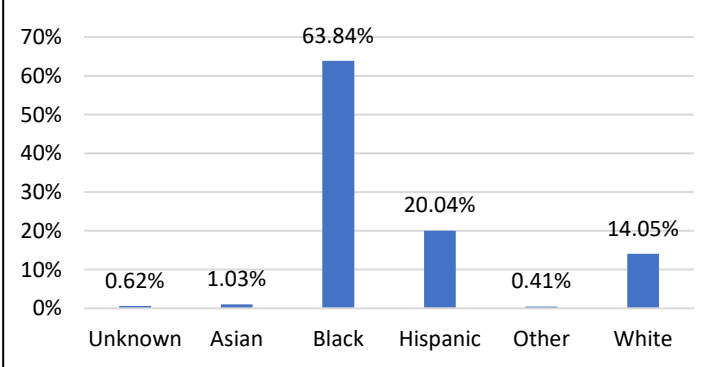

Pretrial Services Weekly Report

Electronic Monitoring Population Demographics 11/17/2023

Curfew Only population:	901
Bischof Law Only population:	666
Cases with Curfew and Bischof Law Supervision*	67

Curfew

Bischof Law

Race Distribution

Race Distribution

Age Distribution

Age Distribution

* 67 individuals are supervised under Curfew and Bischof Law. These individuals are reflected in both the Curfew and Bischof Law graphs