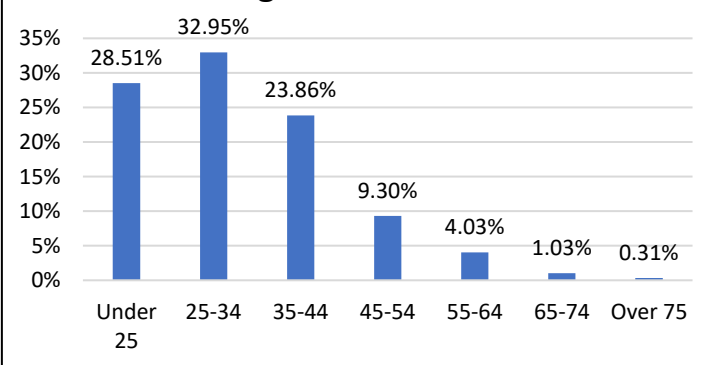

Pretrial Services Weekly Report

Electronic Monitoring Population Demographics 11/17/2023

Curfew Only population:	901
Bischof Law Only population:	666
Cases with Curfew and Bischof Law Supervision*	67

Curfew

Bischof Law

Race Distribution

Race Distribution

Age Distribution

Age Distribution

* 67 individuals are supervised under Curfew and Bischof Law. These individuals are reflected in both the Curfew and Bischof Law graphs