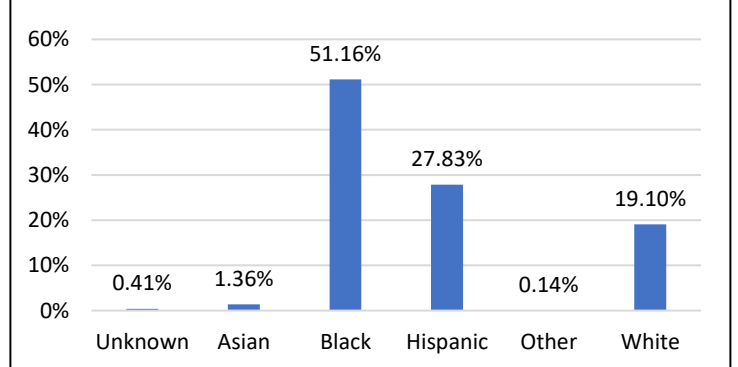

Pretrial Services Weekly Report

Electronic Monitoring Population Demographics 11/17/2023

Curfew Only population:	901
Bischof Law Only population:	666
Cases with Curfew and Bischof Law Supervision*	67

Curfew

Bischof Law

Race Distribution

Race Distribution

Age Distribution

Age Distribution

* 67 individuals are supervised under Curfew and Bischof Law. These individuals are reflected in both the Curfew and Bischof Law graphs